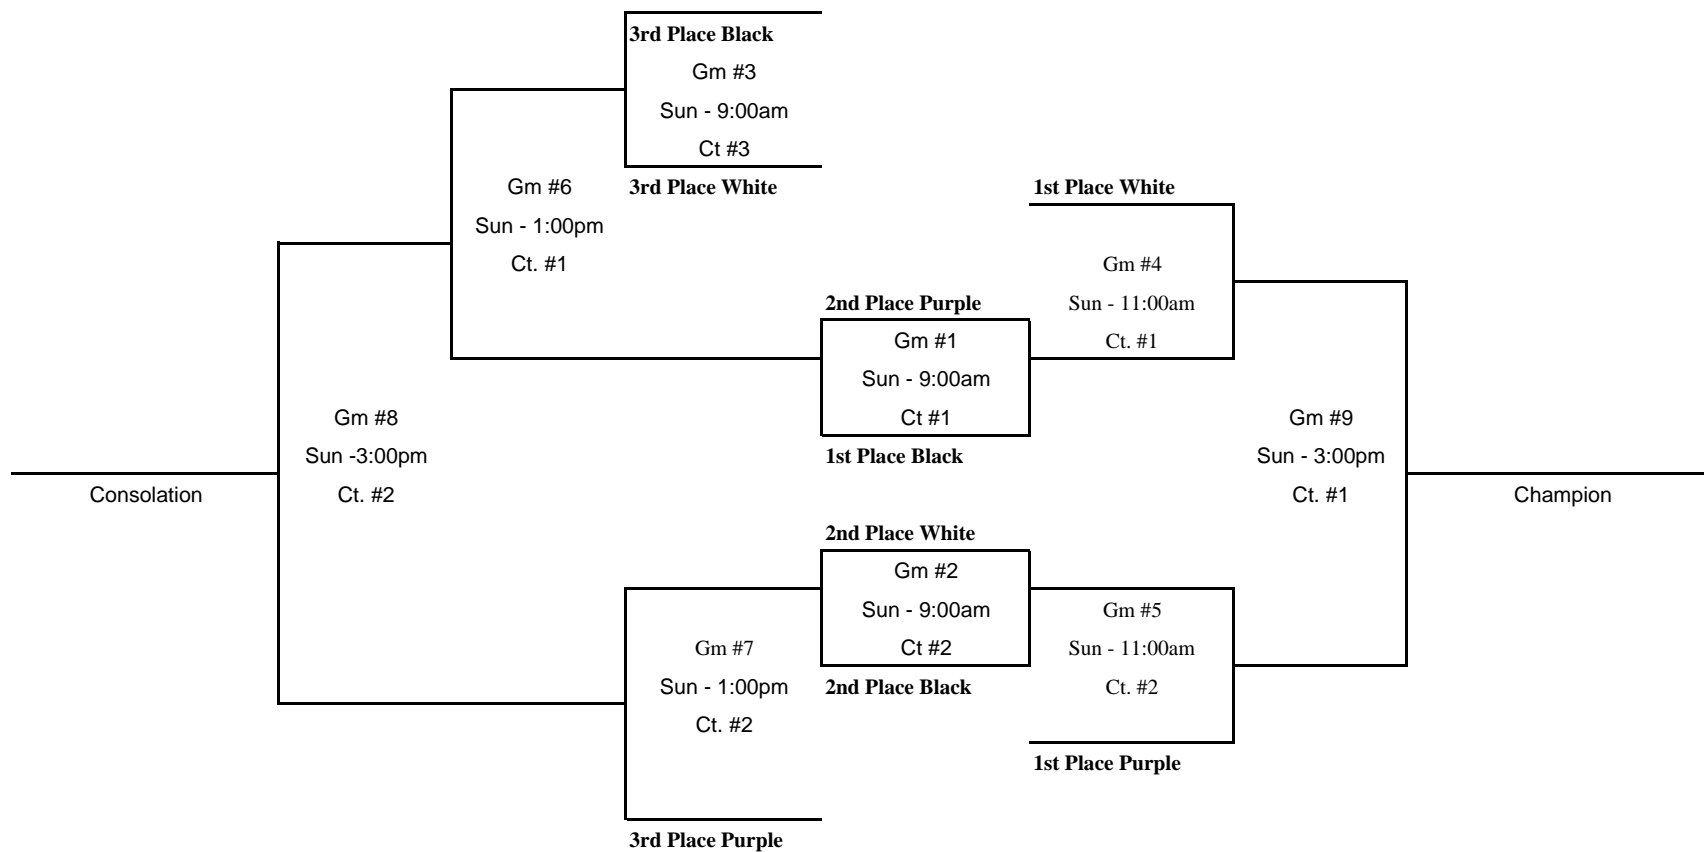

**6th Grade Bracket Play**

**Black Pool:**

Altoona  
 Eau Claire Blaze  
 Eau Claire Thunder

**Purple Pool:**

Chippewa Falls  
 DC Everest  
 Eau Claire Hornets

**White Pool:**

Eau Claire Rebels  
 Neillsville  
 Wisconsin Rapids